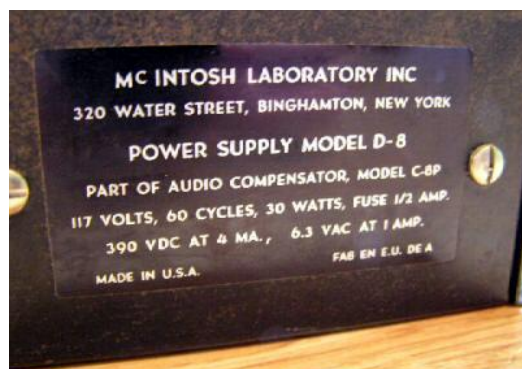

D8 / D8A

POWER SUPPLY

D 8 - Power supply for C 4 preamplifier. Tube: 5Y3GT