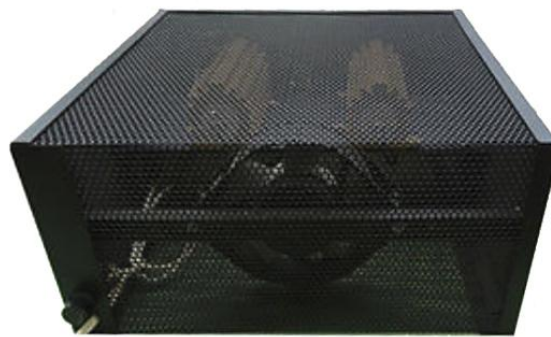

REAR PANEL: Power cord.