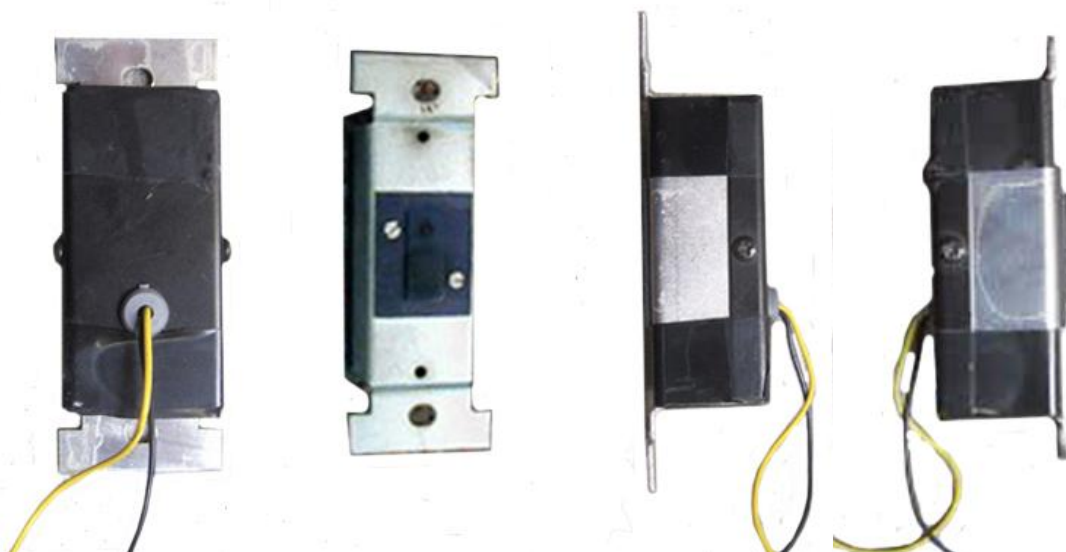

## EXTERNAL IR SENSOR

The **R 649** is a wall mounted IR sensor that fits in a single gang wall switch box. It includes a RED LED that indicates when the area is ON, and blinks when the area is muted. It is connected to the master control unit with a single RG6 or RG59U coax cable.

**R 649** - Sold from ??? - ????. S/N: ??1001~?????? (?,???? UNITS)

**Size:** ?"H, ?"W and ?"D. **Weight:** ? lb. **\$125.00**