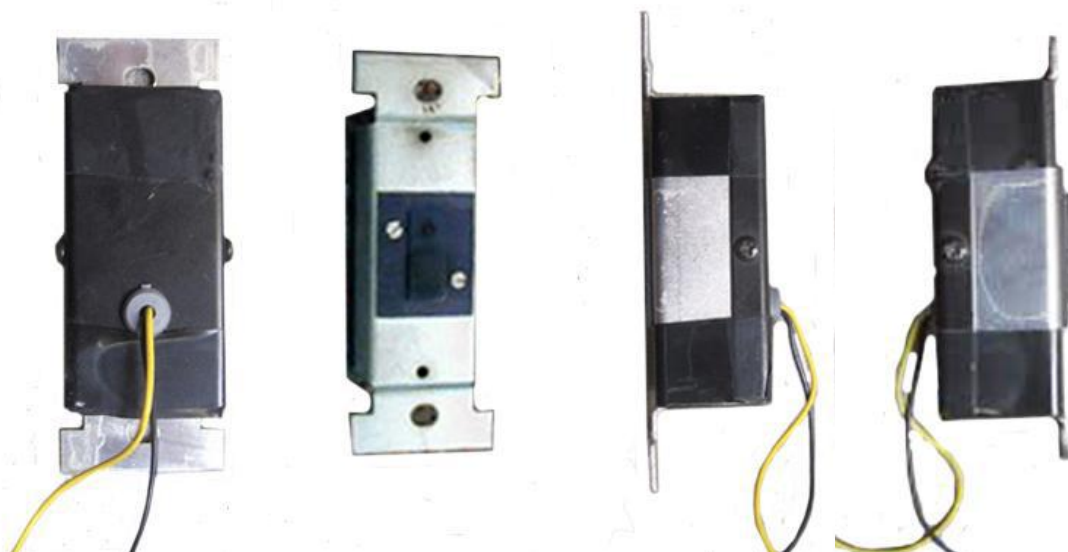

## EXTERNAL IR SENSOR

The **R 649** is a wall mounted IR sensor that fits in a single gang wall switch box. It includes a RED LED that indicates when the area is ON, and blinks when the area is muted. It is connected to the master control unit with a single RG6 or RG59U coax cable.

**R 649** - Sold from ??? - ????. S/N: ??1001~?????? (?,???? UNITS)

**Size:** ?"H, ?"W and ?"D. **Weight:** ? lb. **\$125.00**