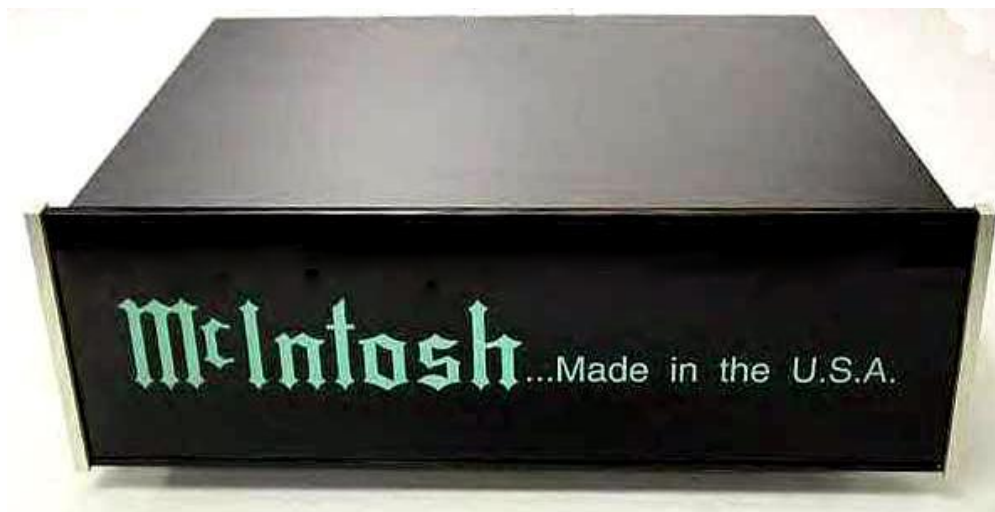

REAR PANEL: Power cord.