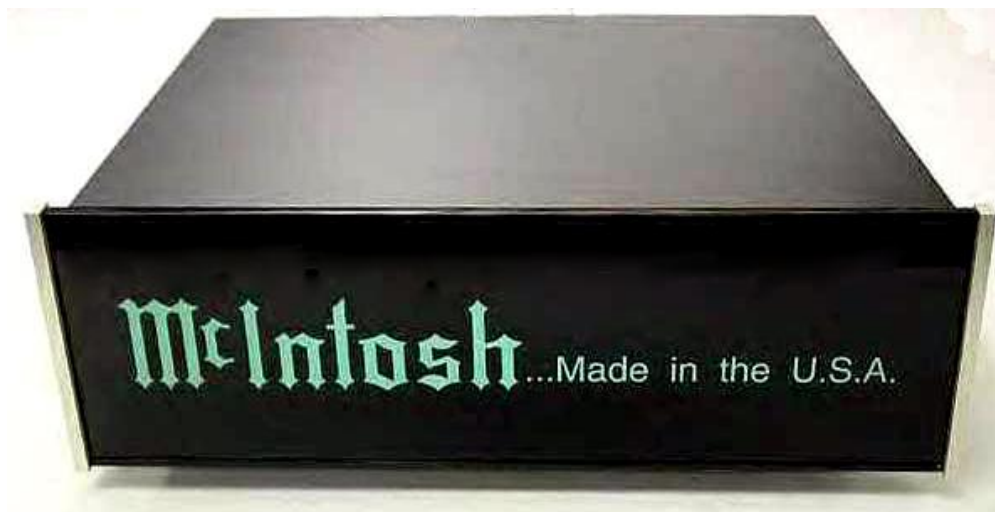

REAR PANEL: Power cord.