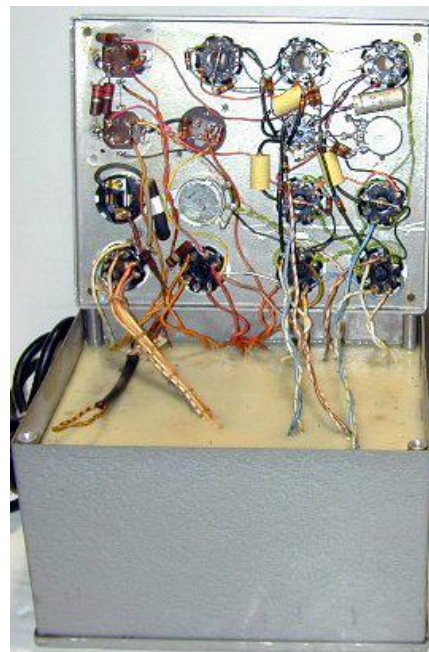

20 W2

MONAURAL POWER AMPLIFIER

McIntosh

The Compendium

SPECIFICATIONS: 20w. *Response:* 20-20kHz (+0.1 -0.1dB). *Distortion:* less than 1.0%. *Noise & Hum:* -85dB. *Output Impedance:* 4, 8, 16, 32 and 600 ohms balanced. *Damping Factor:* 10 or greater for 4, 8, 16 and 32 ohms. *Input Impedance:* 100k. (with input transformer, 50, 250, or 600 ohms or bridging 20k).

TUBES: 2-6V6-GT output, 2-12AX7, 2-6J5, 5Y3.

20 W2 - Sold from January 1951 - 1954. S/N: 600 - 3,634 (3,034 UNITS)

Size: 8-1/8"H, 6-3/4"W and 5-1/4"D. **Shipping Weight:** 27 lb. **$149.50**