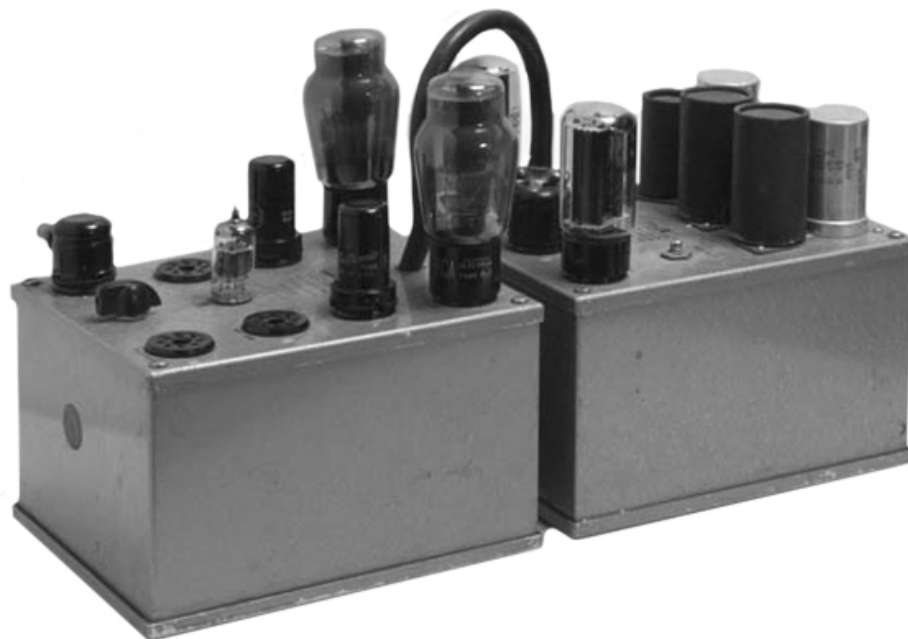

50 W1

MONAURAL POWER AMPLIFIER

McIntosh

The Compendium

CONTROLS & CONNECTORS: Gray hammer tone finish.

SPECIFICATIONS: 50w. **Response:** 20-20kHz (+0.1 -0.1dB) **Distortion:** 0.1%.

Noise & Hum: ?dB. **Damping Factor:** 10. **Output Impedance:** 4, 8, 16, 32 and 600 ohms. **Input Impedance:** 100k. **Input Sensitivity:** 0.5v. Interstage parts in plug-in modules.

TUBES: 2-6L6GC output, 2-6J5, 12AX7, 2-5U4.

50 W1 - Sold from 1949 - 1950. **\$249.50**