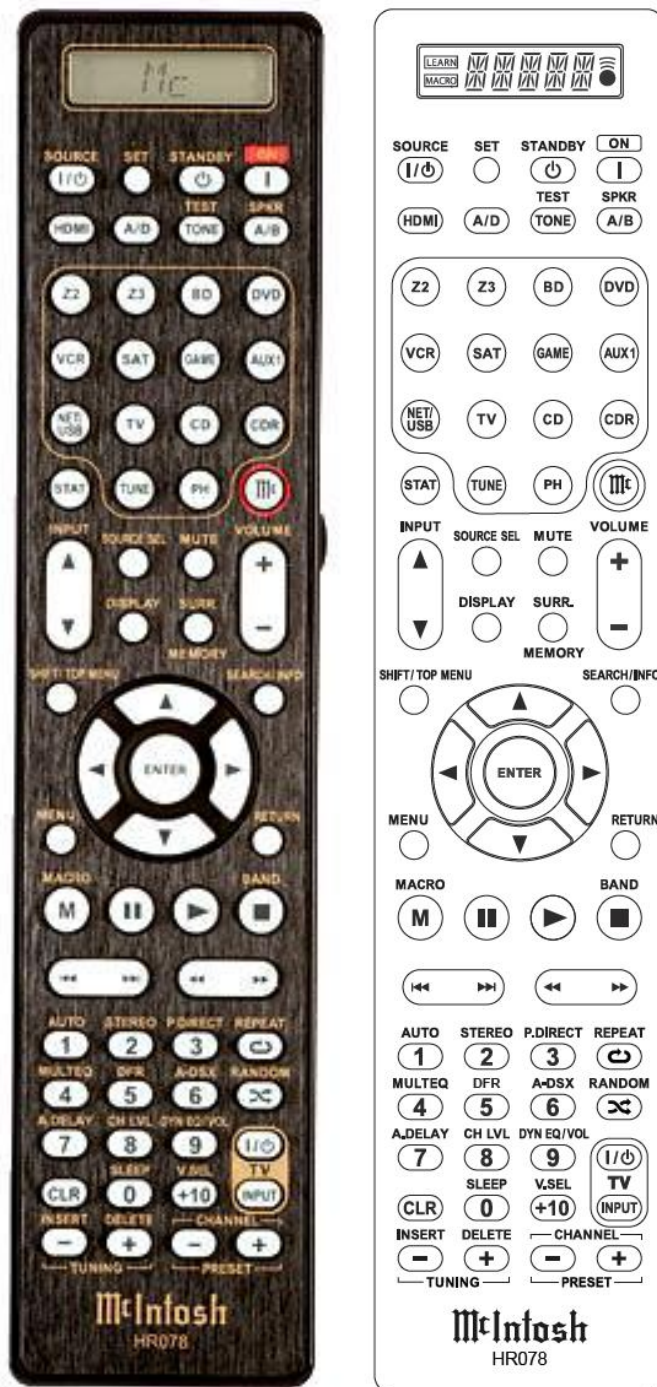

REMOTE CONTROL

HR078

McIntosh
The Compendium

Used with:

HOME THEATER:

MX 121

HR078 REMOTE CONTROL