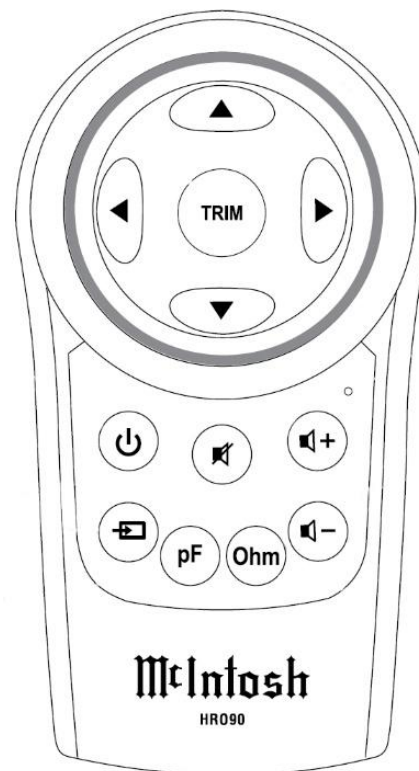

# REMOTE CONTROL

HR090

**McIntosh**  
The Compendium

Used with:

**PHONO PRE-AMPS:**

**MP 1100**